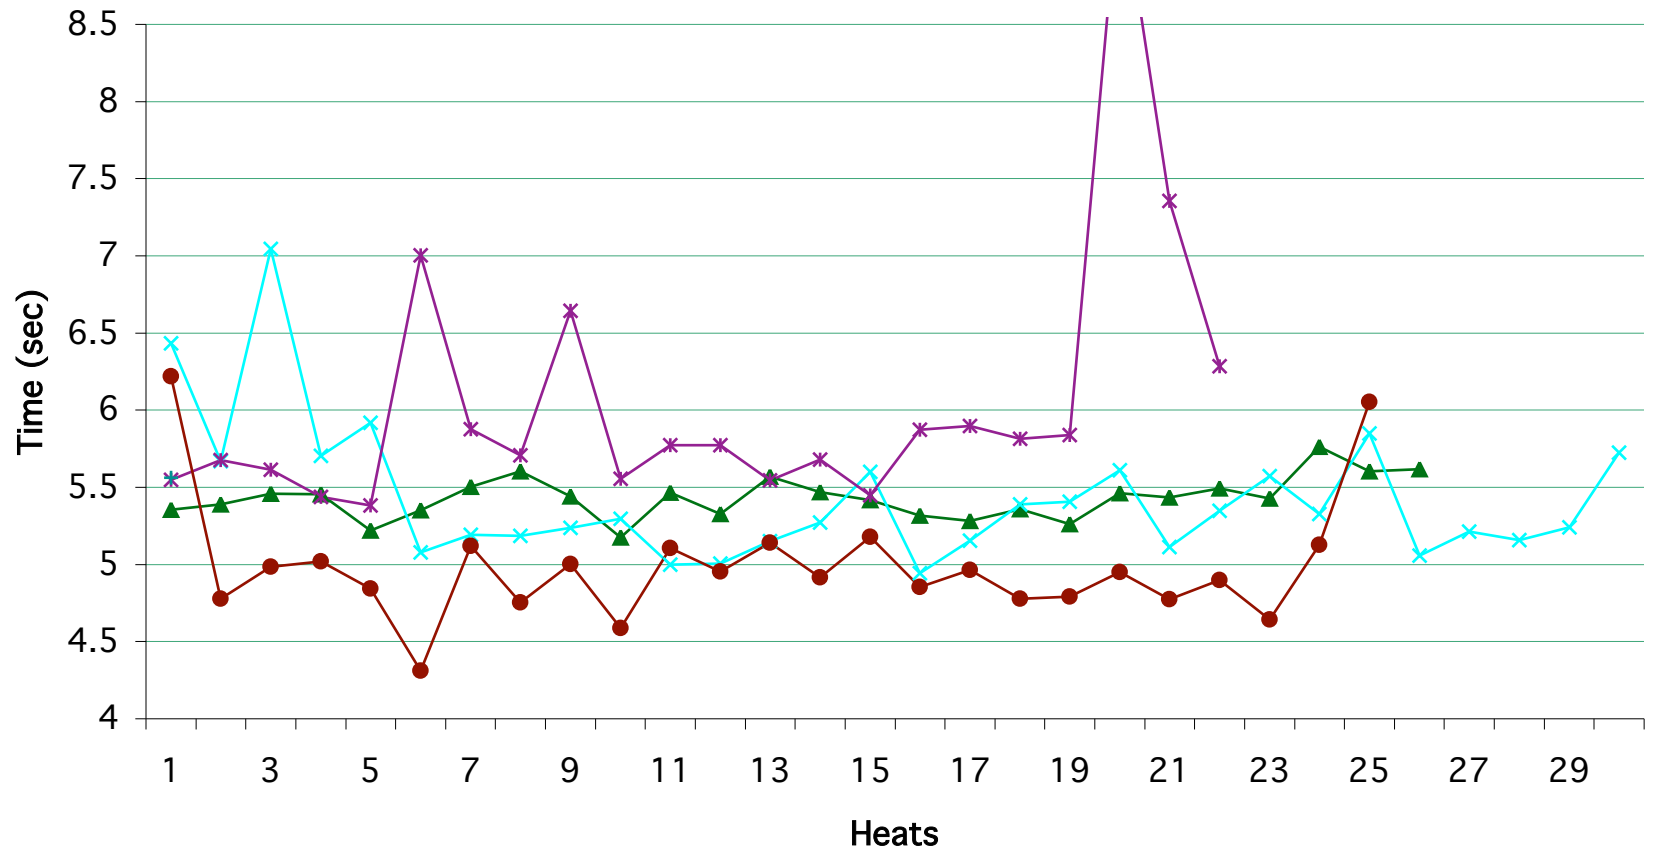

Dog Splits over Time Spinnakers - Saturday

—▲— Kami —×— Katy —*— Tipper —●— Summer —+— Tessie