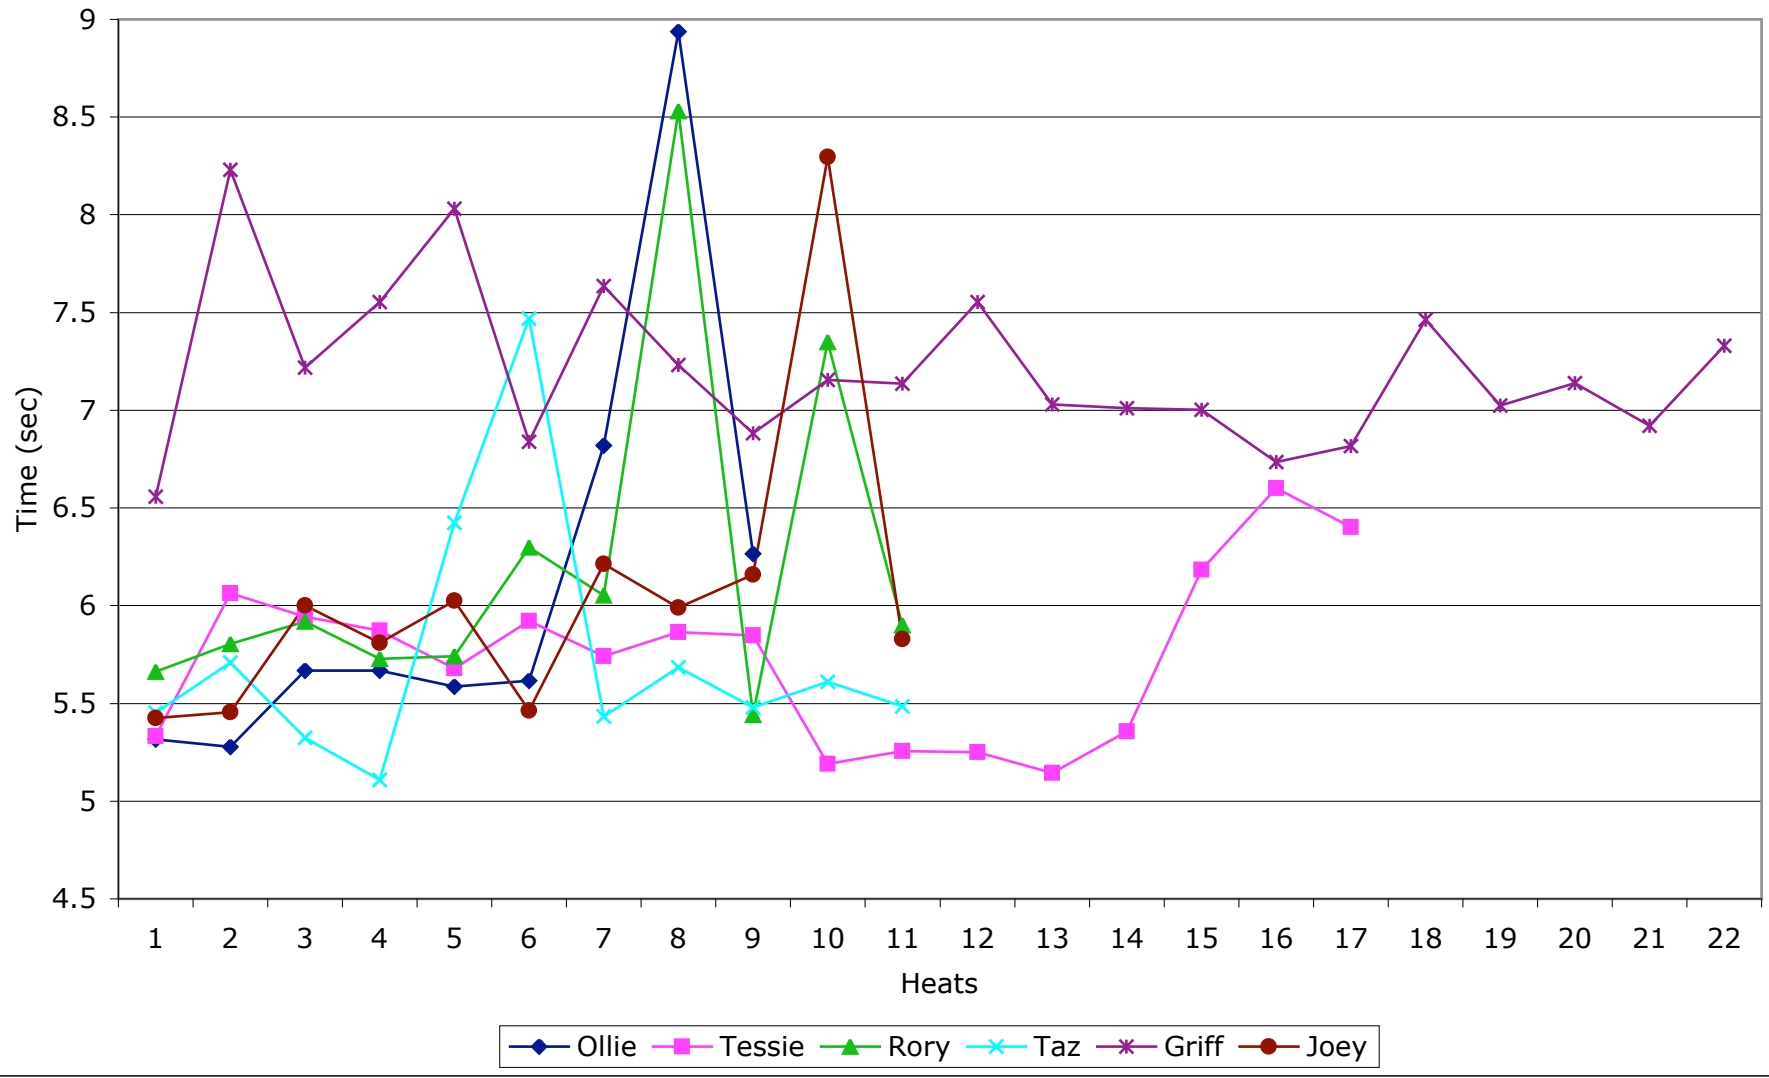

Dog Splits over Time
Salty Dogs - Saturday

Salty Dogs (Sat) Chart 3